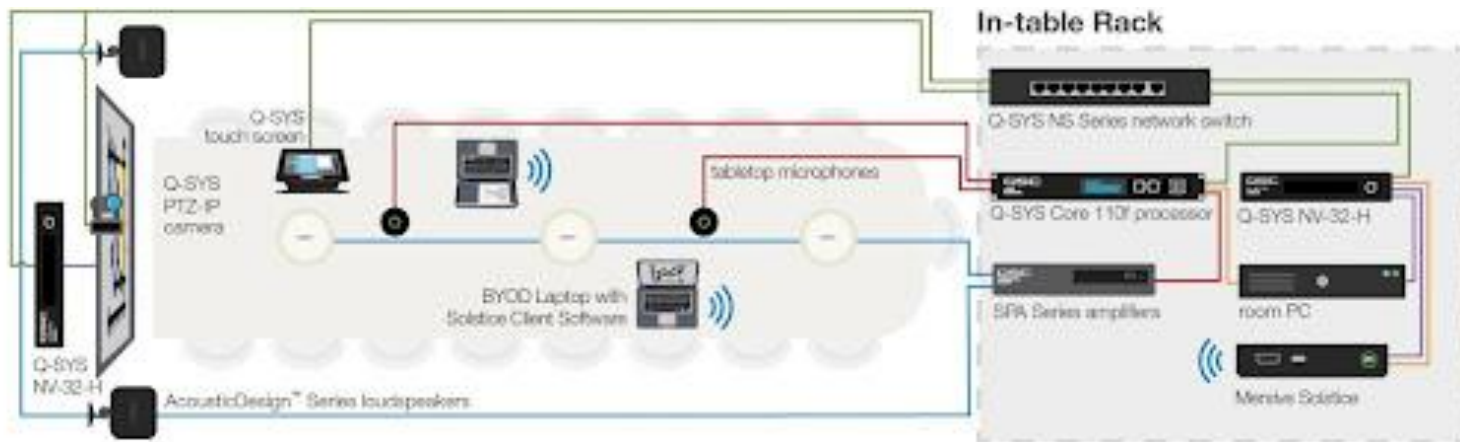

Meeting Host Laptop

- Requires Windows or macOS laptops to host meetings
- Supports Zoom, Teams, and most other conferencing apps

QSC Q-SYS Ecosystem

Fully-integrated, software-based audio, video and control platform that serves the smallest meeting room to the largest enterprise.

- Q-SYS Core 110f Unified processor: Audio, video and control processor ideal for medium to large spaces requiring onboard + network I/O.
- Q-SYS PTZ-IP conference camera: Professional quality conference video feeds with motorized Pan, Tilt, and Zoom (PTZ) for complete room coverage and privacy.
- Q-SYS NV-32-H network video endpoint: Multi-stream, software-configurable HDMI encoder/decoder delivering the right balance of high-quality (resolutions up to 4K60 4:4:4), low-latency and network-efficient video distribution across a standard gigabit infrastructure.
- Q-SYS TSC Series network touch screen controllers: Display fully-customizable user control interfaces (UCI). Available in wall-mount and table-mount options.
- QSC AcousticDesign™ Series loudspeakers: Specifically tailored for the demands of high-fidelity applications, AD Series loudspeakers deliver pristine audio reproduction for a wide range of installation applications.
- QSC SPA Series amplifiers: Half-RU, 2-ch and 4-ch power amplifiers for virtually any meeting space or single BGM zone.

Executive Boardroom System Configuration

System Components

Mersive Solstice

- Solstice Gen3 Pod
- HDMI cable
- Power supply

QSC Q-SYS

- Core 110f A/V processor
- PTZ-IP conference camera
- AcousticDesign™ Series loudspeakers
- SPA Series amplifiers
- NS Series network switch (or standard off the shelf switch)
- TSC Series network touch screen controller